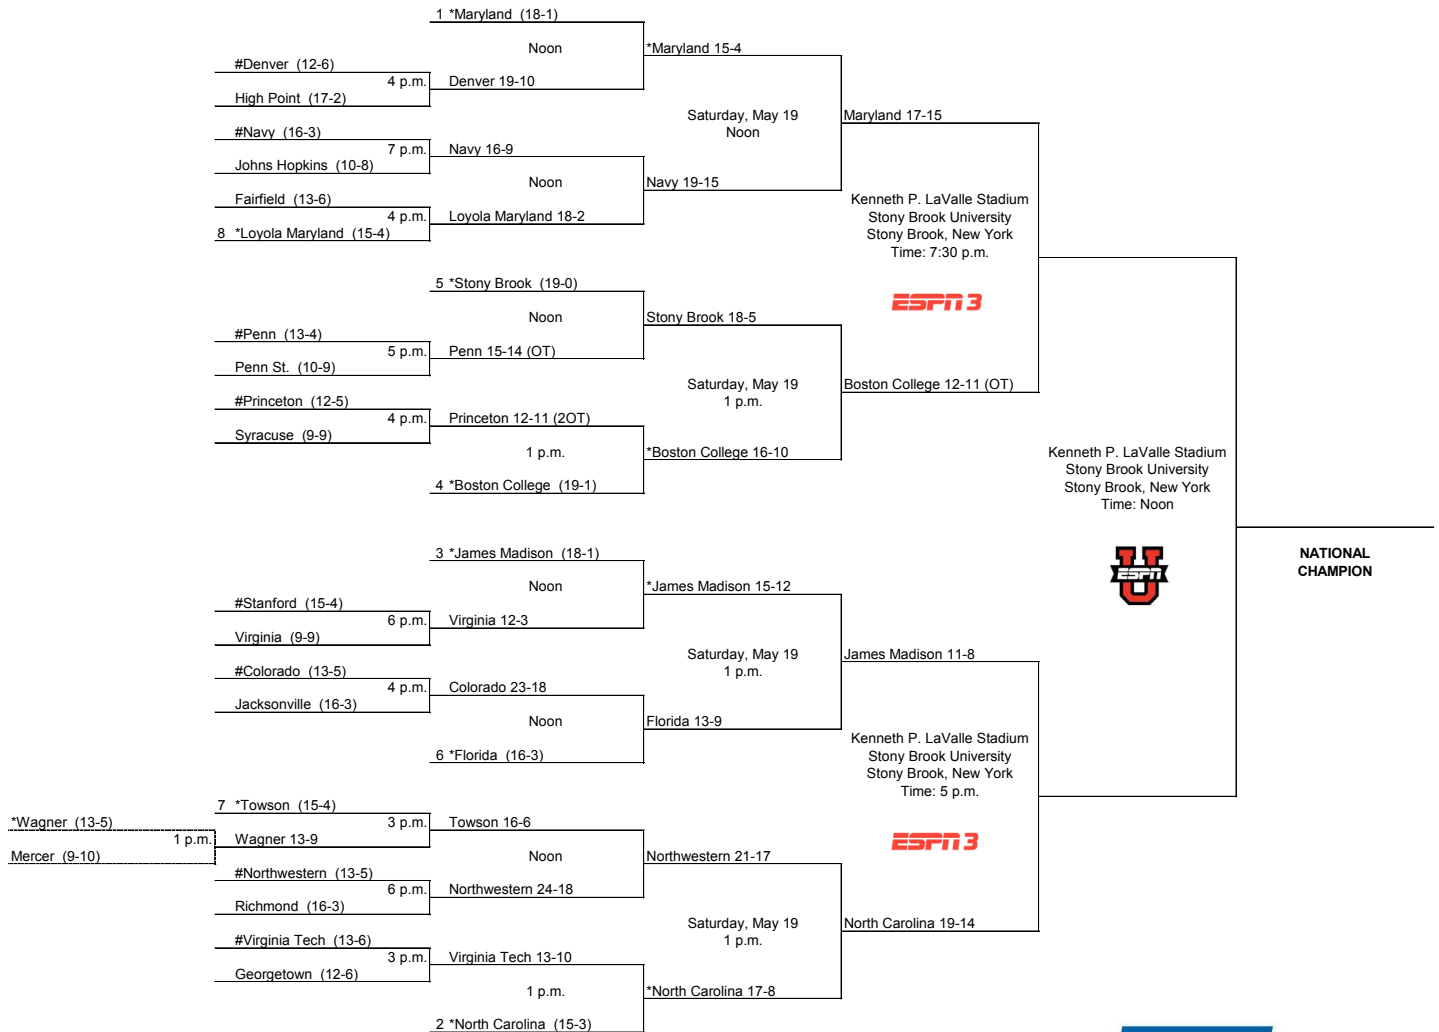

Second Round
May 13

Quarterfinals
May 19 or 20

Semifinals
May 25

Championship
May 27

Placement of opening round sites are subject to the discretion of the Division I Women's Lacrosse Committee
 * Host Institution
 # Home team in the non-seeded game
 First- and second-round games held at the same site:
 **Three teams at the host sites of the top-6 seeds
 ***Four teams at the host sites of the seven and eight seeds